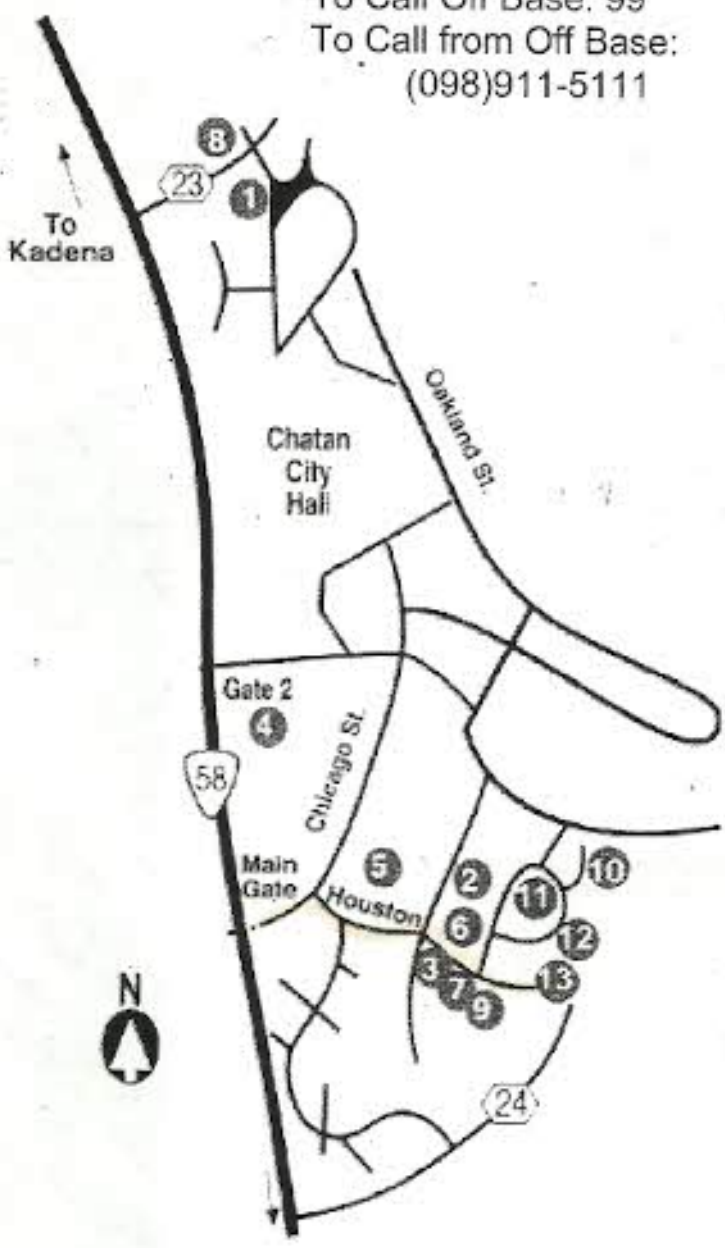

BOQ 101

645-5142

To Call Off Base: 99  
To Call from Off Base:  
(098)911-5111

# Camp Lester (USN)