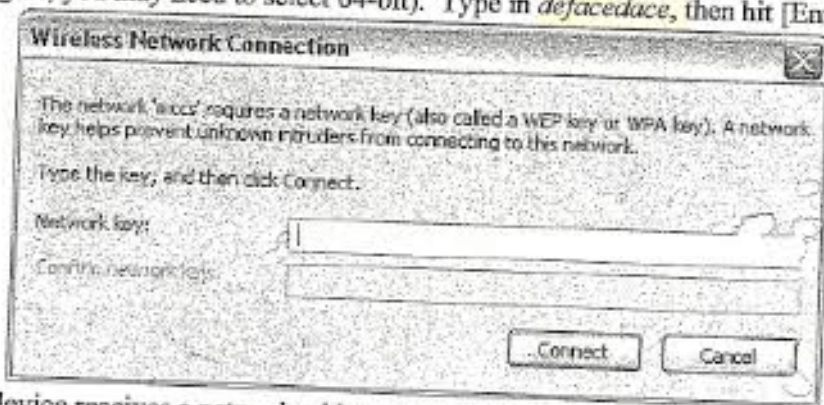

## HOW TO CONNECT TO MCCS WiFi

The following instructions apply to the Windows XP Wifi Manager. Other managers operate in a similar manner.

1. In the Windows Taskbar, click the Windows Wifi Manager.

2. Double-click the MCCS Security-enabled wireless network.

3. After the network is acquired, you will be prompted to put in your 40-bit WEP key (for other Wifi managers, you may need to select 64-bit). Type in *defacedace*, then hit [Enter].

4. Once your device receives a network address, your status will be set to Connected.